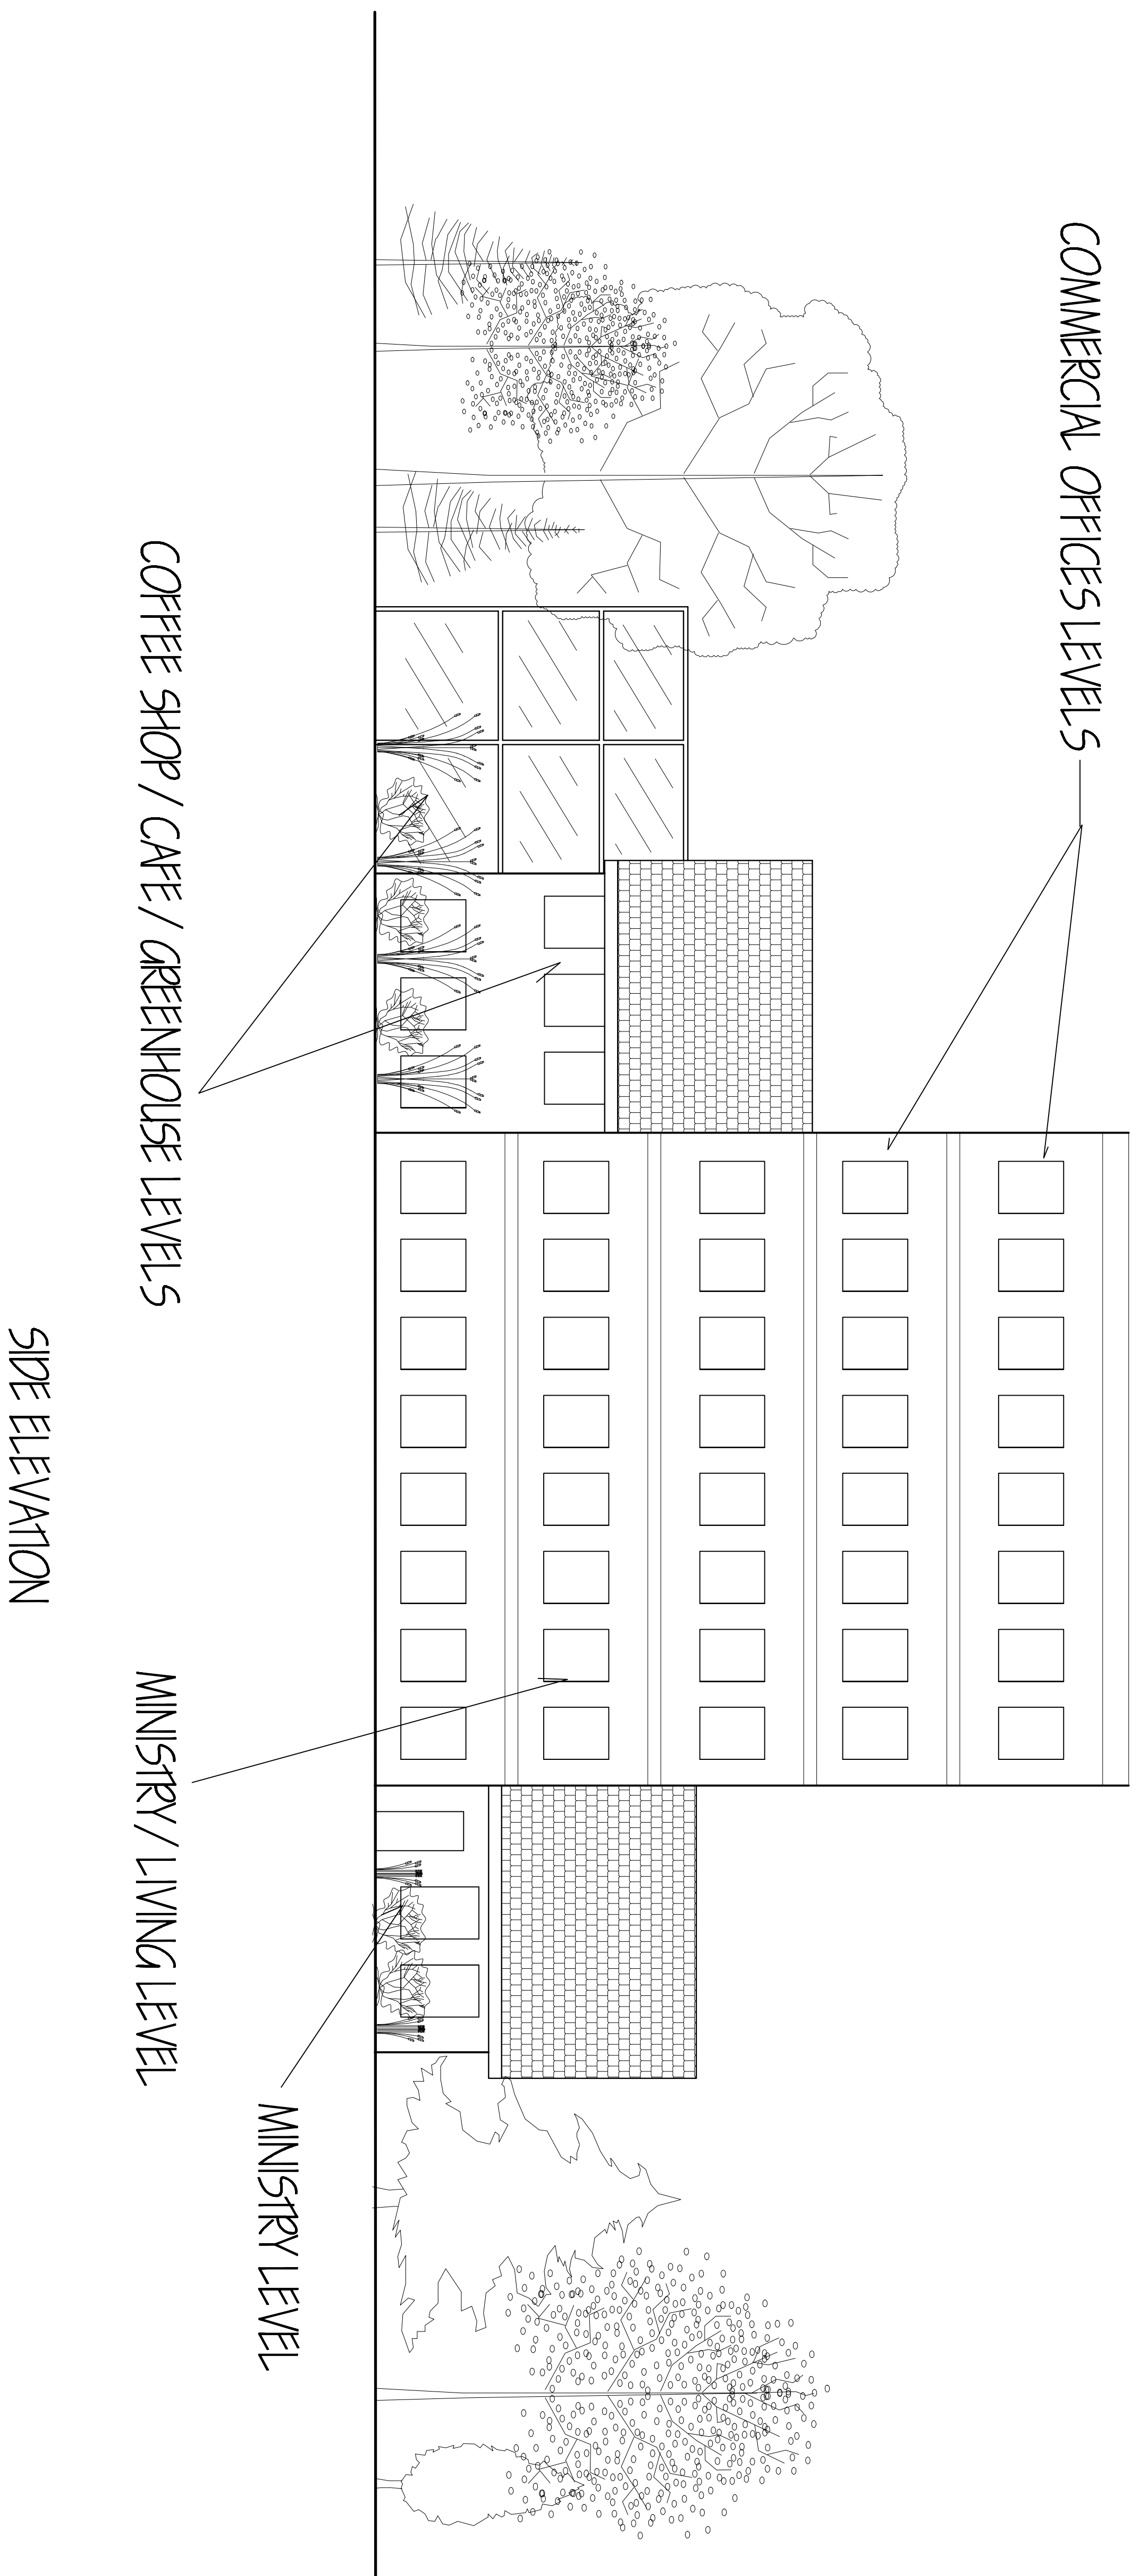

# SKETCH PLAN: LIGHTHOUSE COMMUNITY CENTER

SIDE ELEVATION

General Notes

**GENERAL DESCRIPTION**

RECONNECTIONS, INC.  
 850 W. QUINCY AVE,  
 ENGLEWOOD, CO, 80110  
 720-509-1228

RECONNECTED@ARCHIE@GMAIL.COM

DESIGNS by MIKE  
 850 W. QUINCY AVE,  
 ENGLEWOOD, CO 80110

\* All plans herein are the property of Michael Wolff until payment in full is received and rights are released.

No.	Revision/Issue	Date

From Name and Address

DESIGNS BY MIKE: 720-509-1228

Project Name and Address

Drawn By: MICHAEL WOLFF  
 Date: 5/15/2026  
 Scale: 1/8"=1'

Sheet: 2 OF 5