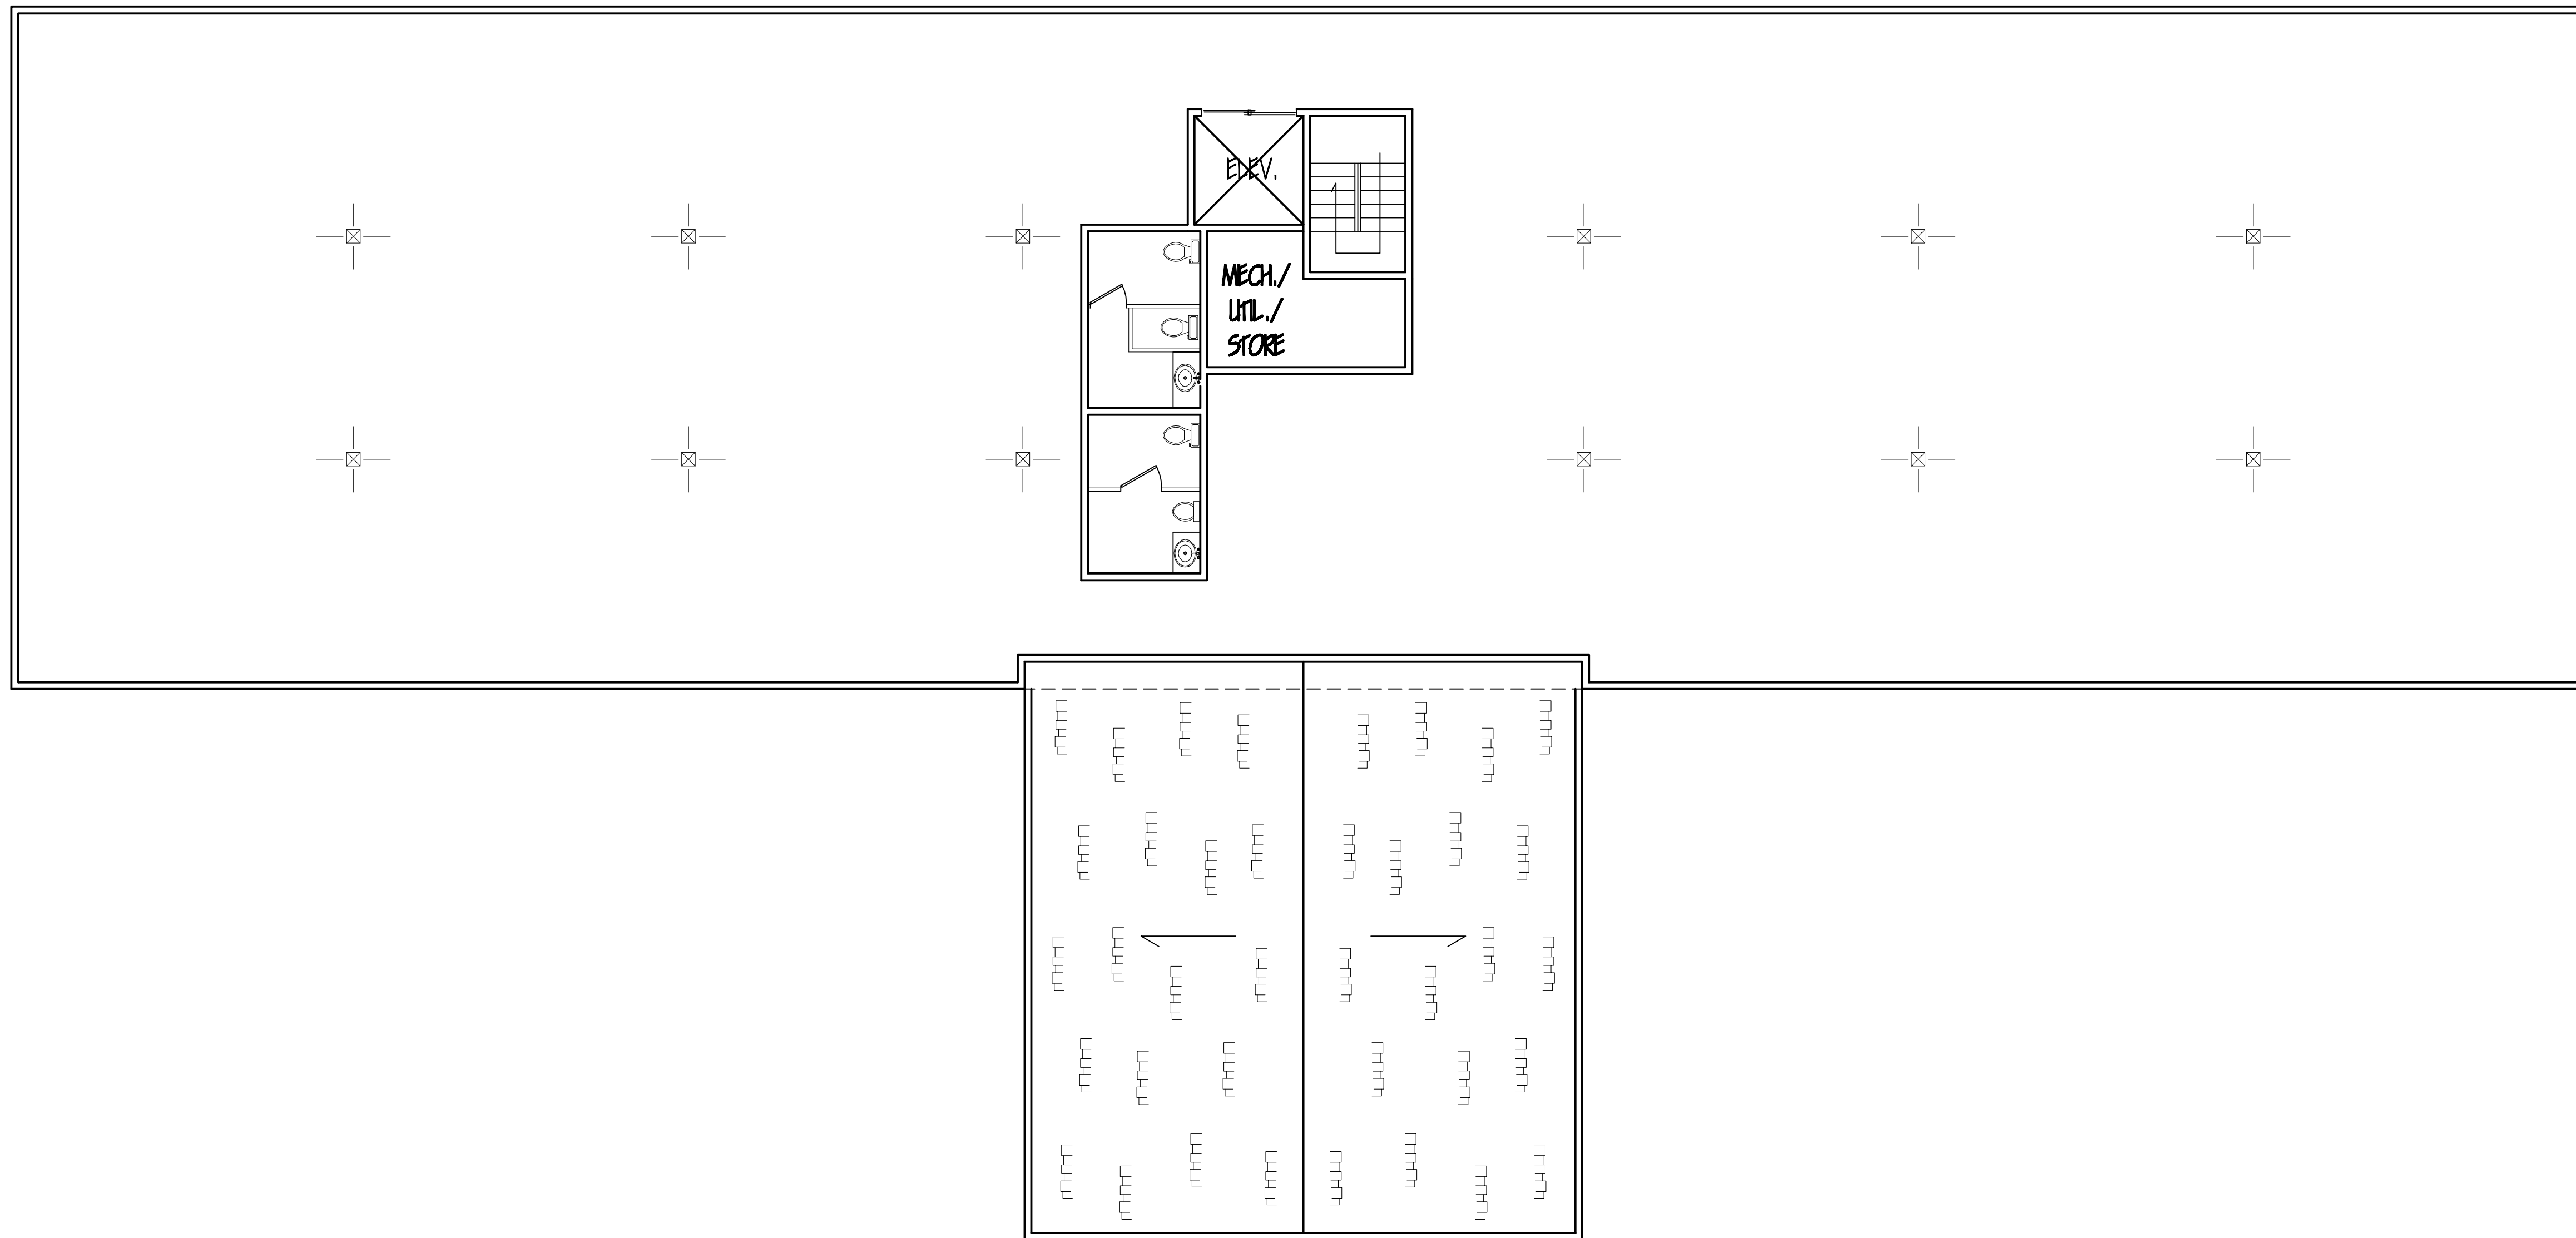

SKETCH PLAN: LIGHTHOUSE COMMUNITY CENTER
OFFICES LEVEL: 9,400 S/F

General Notes

GENERAL DESCRIPTION

RECONNECTIONS,
INC.

830 W. QUINCY AVE,
ENGLEWOOD, CO, 80110
720-3-9-1228

RECONNECTEDCHURCH@
GMAIL.COM

DESIGNS by MIKE
830 W. QUINCY AVE,
ENGLEWOOD, CO, 80110

LIGHTHOUSE COMMUNITY CENTER

Drawn By: MICHAEL WOLFF	Sheet
Date 3/15/2018	1 OF 5
Scale 1/8" = 1'	